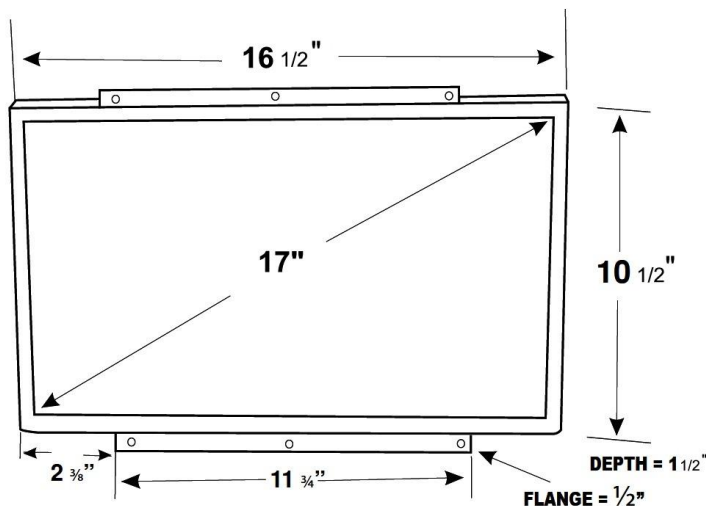

## TECHNICAL SPECIFICATIONS

17" Widescreen Video/VGA/HDMI  
Input Flush & VESA Mount  
Metal Housed LCD Monitor

### FEATURES

- 16:9 WIDESCREEN
- OSD (On Screen Display)
- HDMI INPUT
- COMPUTER INPUT
- 2 VIDEO INPUTS
- REMOTE CONTROL
- "AUTO ON" WHEN VIDEO SIGNAL PRESENT
- REMOVABLE FLUSH MOUNTING FLANGES
- VESA MOUNTING (100mm x 100mm)
- AVAILABLE IN BLACK OR WHITE FRAME

### SPECIFICATIONS

DISPLAY:	17" WIDESCREEN TFT LCD
INPUT SIGNAL:	NTSC/PAL/VGA/HDMI
RESOLUTION:	1280 x 768 (WXGA)
BACK LIGHT:	CCFL
BRIGHTNESS RATING:	450 NIT
VIEWING ANGLE (L/R/T/B):	85°/85°/85°/85°
POWER REQUIREMENTS:	12VDC @ 3.5 A
VIDEO INPUT LEVEL:	1.0 V p-p (positive) 75 Ohm
DIMENSIONS (HxWxD):	16.5" X 10.5" x 1.5" (11.5"H with Flanges)
MOUNTING:	Flange & VESA 100mm
OPERATING TEMPERATURE:	0° ~ 50°C (32° ~ 122°F)
STORAGE TEMPERATURE:	-30° ~ 60°C (-22° ~ 140°F)