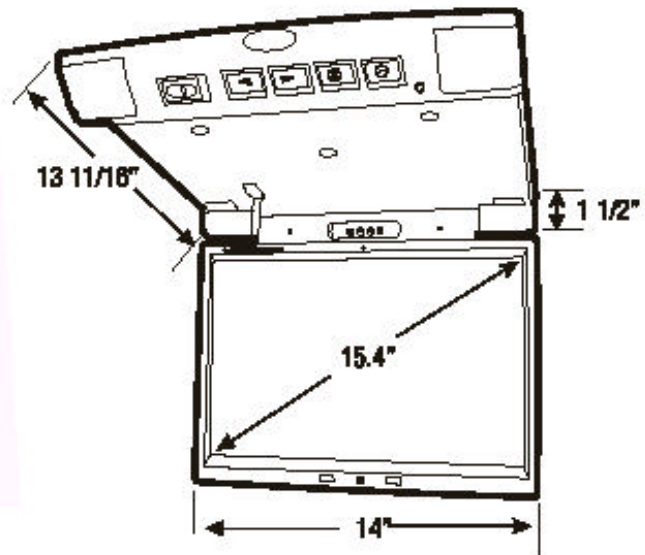

LCDFD154VGAT

TECHNICAL SPECIFICATIONS

15.4" WIDESCREEN TFT FLIPDOWN MONITOR

FEATURES

OSD (On Screen Display)
IR Remote Control
WXGA Resolution
Dome Lights - 3 Position

SPECIFICATIONS

DISPLAY: 15.4" TFT LCD
INPUT SIGNAL: NTSC, PAL, COMPUTER
DOT FORMAT: 1280(H) x 854(V)
BACK LIGHT: CCFL
LAMP LIFE: 15,000 Hrs.
BRIGHTNESS RATING: 300 NIT
CONTRAST RATIO: 230:1
VIEWING ANGLE (L/R/T/BH): 40°/50°/60°/60°
POWER REQUIREMENTS: 12-35VDC @ 3A
DIMENSIONS (HxWxD): 1 1/2" x 14" x 13 11/16"
OPERATING TEMPERATURE: 0° ~ 60°C
STORAGE TEMPERATURE: 0° ~ 70°C
WEIGHT: 8.8 lbs.