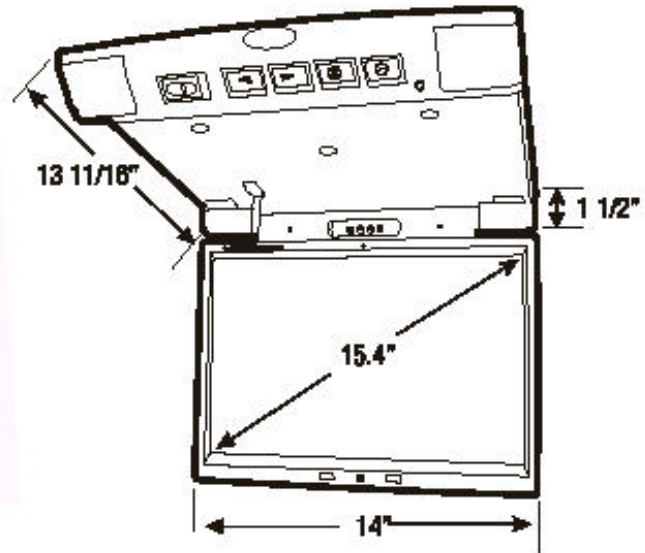

LCDFD154VGAT

TECHNICAL SPECIFICATIONS

15.4" WIDESCREEN TFT FLIPDOWN MONITOR

FEATURES

OSD (On Screen Display)
IR Remote Control
WXGA Resolution
Dome Lights - 3 Position

SPECIFICATIONS

DISPLAY: 15.4" TFT LCD
INPUT SIGNAL: NTSC, PAL, COMPUTER
DOT FORMAT: 1280(H) x 854(V)
BACK LIGHT: CCFL
LAMP LIFE: 15,000 Hrs.
BRIGHTNESS RATING: 300 NIT
CONTRAST RATIO: 230:1
VIEWING ANGLE (L/R/T/BH): 40°/50°/60°/60°
POWER REQUIREMENTS: 12-35VDC @ 3A
DIMENSIONS (HxWxD): 1 1/2" x 14" x 13 11/16"
OPERATING TEMPERATURE: 0° ~ 60°C
STORAGE TEMPERATURE: 0° ~ 70°C
WEIGHT: 8.8 lbs.