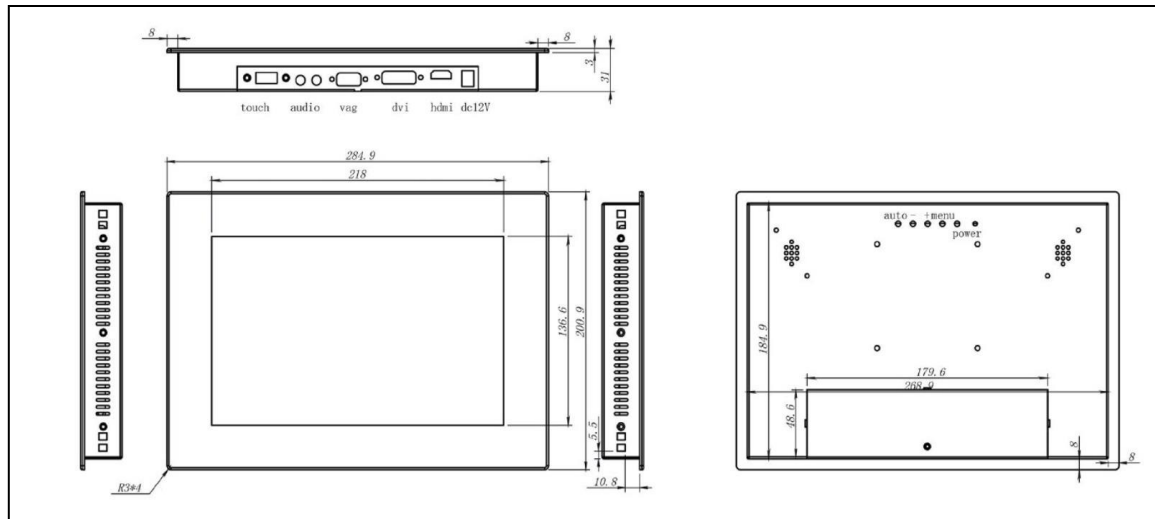

LCDM10WPSRTS

TECHNICAL SPECIFICATIONS

10.1" Widescreen Metal Housed Sunlight Readable Monitor with Waterproof Front Bezel, Touch Screen, & Auto Dimming

FEATURES

- 10.1" WIDESCREEN TFT LCD
- DURABLE METAL HOUSING
- VESA 75mm MOUNTING
- VGA/DVI/HDMI INPUTS
- OSD (ON SCREEN DISPLAY)
- AC ADAPTER (100~240VAC IN)
- HDMI & USB CABLES

SPECIFICATIONS

DISPLAY:	10.1" Widescreen (16:9) TFT
INPUT SIGNAL:	VGA/DVI/HDMI
RESOLUTION:	1280 x 800
BACK LIGHT:	LED
BRIGHTNESS RATING:	1000 NIT TYP.
VIEWING ANGLE (L/R/U/D):	85°/85°/85°/85°
POWER REQUIREMENTS:	12VDC @ 35W
DIMENSIONS:	28.49W x 20.09H x 3.4D cm
OPERATING TEMPERATURE:	-20° ~80°C (-4°~176 ° F)
RELATIVE HUMIDITY:	10~80%